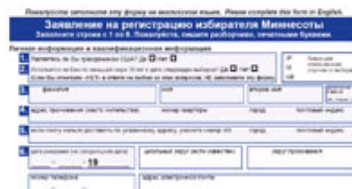

## Voter Registration - Other Languages

Spanish: Formulario de inscripción en el padrón electoral de Minnesota

Spanish

Website address:

[http://www.sos.state.mn.us/docs/spanish\\_voter\\_registration\\_application\\_with\\_return\\_address.pdf](http://www.sos.state.mn.us/docs/spanish_voter_registration_application_with_return_address.pdf)

Hmong: Xeev Minnesota Daim Ntawv Cuv Npe Pov Npav

Hmong

Website address:

[http://www.sos.state.mn.us/docs/hmong\\_voter\\_registration\\_application\\_with\\_return\\_address.pdf](http://www.sos.state.mn.us/docs/hmong_voter_registration_application_with_return_address.pdf)

Russian: Заявление на регистрацию избирателя Миннесоты

Russian

Website address:

[http://www.sos.state.mn.us/docs/russian\\_voter\\_registration\\_application\\_with\\_return\\_address.pdf](http://www.sos.state.mn.us/docs/russian_voter_registration_application_with_return_address.pdf)