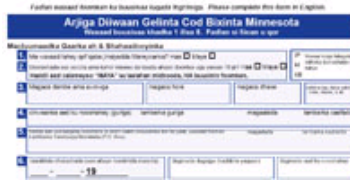

Website address:

<http://www.sos.state.mn.us/docs/somali_voter_registration_application_with_return_address.pdf>

Somali