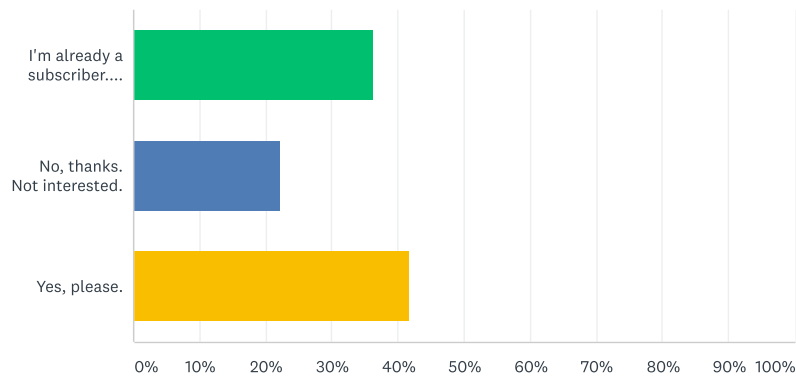

Q9

Would you like to sign up for our free email updates? You'll get 1-3 emails per month highlighting our latest research, and you can unsubscribe anytime. Your email address will remain private, and we will not share it with or sell it to any third parties.

Answered: 1,146 Skipped: 0